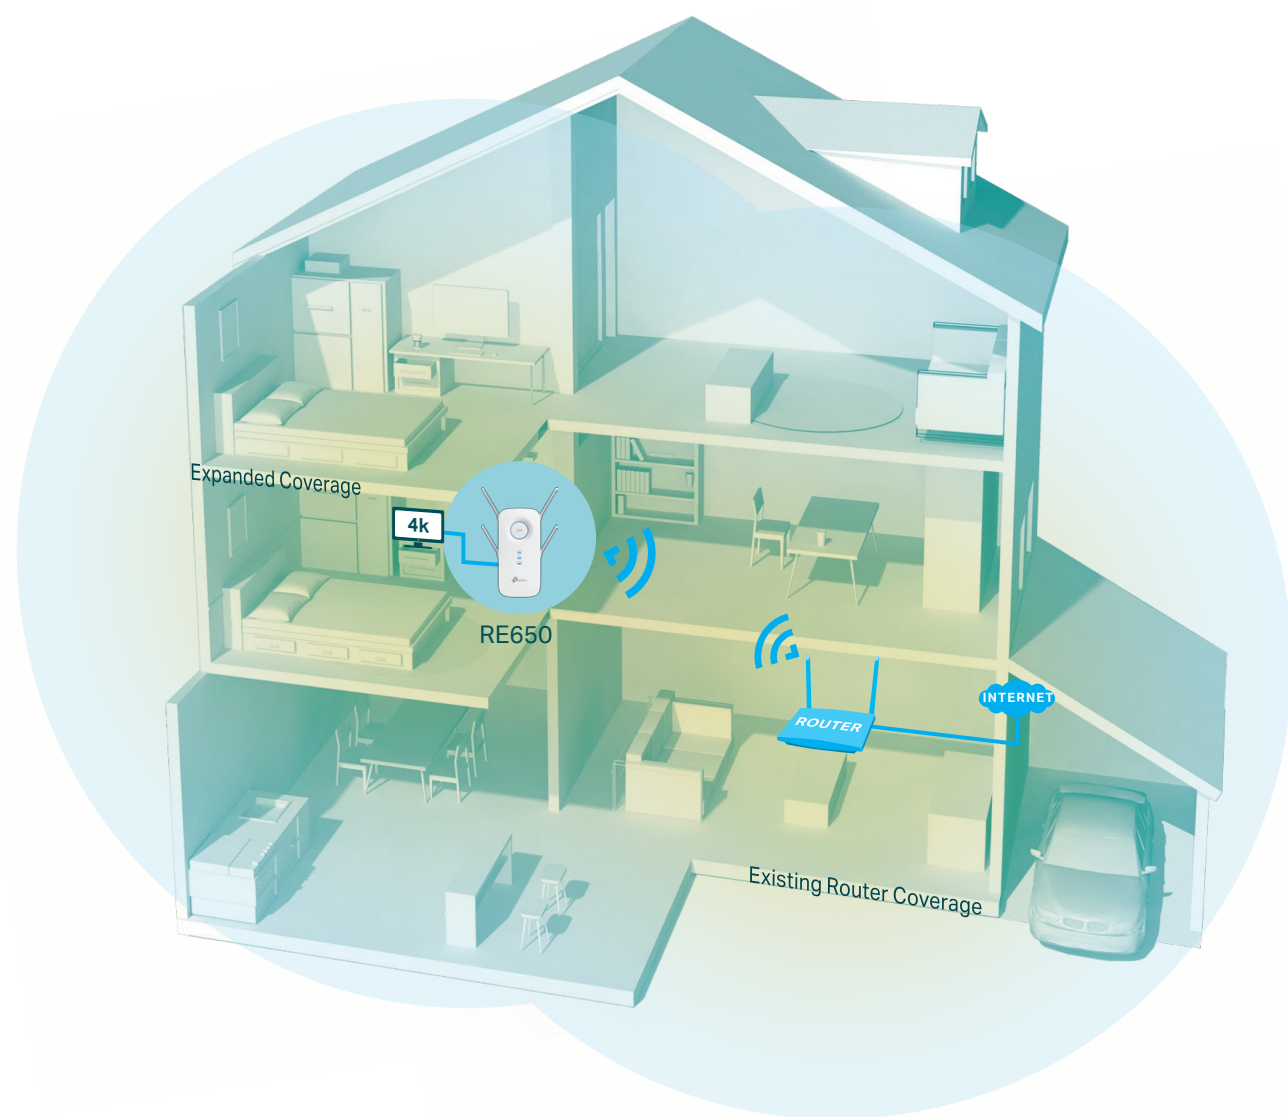

Highlights

Eliminate Wi-Fi Dead Zones with Powerful Wi-Fi

The AC2600 MU-MIMO Wi-Fi Range Extender connects to your router wirelessly, strengthening and expanding its signal into areas it can't reach on its own, achieving speeds of 800 Mbps on the 2.4 GHz band and 1733 Mbps on the 5 GHz band.†

8-Stream Dual Band

Separate 2.4 GHz and 5 GHz Wi-Fi bands allow more devices to connect to your network without reducing performance.

4 x 4 MU-MIMO

Improves overall speed and Wi-Fi throughput with 4x faster performance by simultaneous communication to multiple devices.△

Dual-Core CPU

Power through multiple complex tasks with ease, delivering fast and stable overall performance

Beamforming Technology

Send targeted Wi-Fi signal to individual devices for stronger connection and farther coverage.

Access Point Mode

Create a new Wi-Fi access point to enhance your wired network with Wi-Fi capability.

Easy Setup and Management

Via the WPS button / Tether app / Web UI.